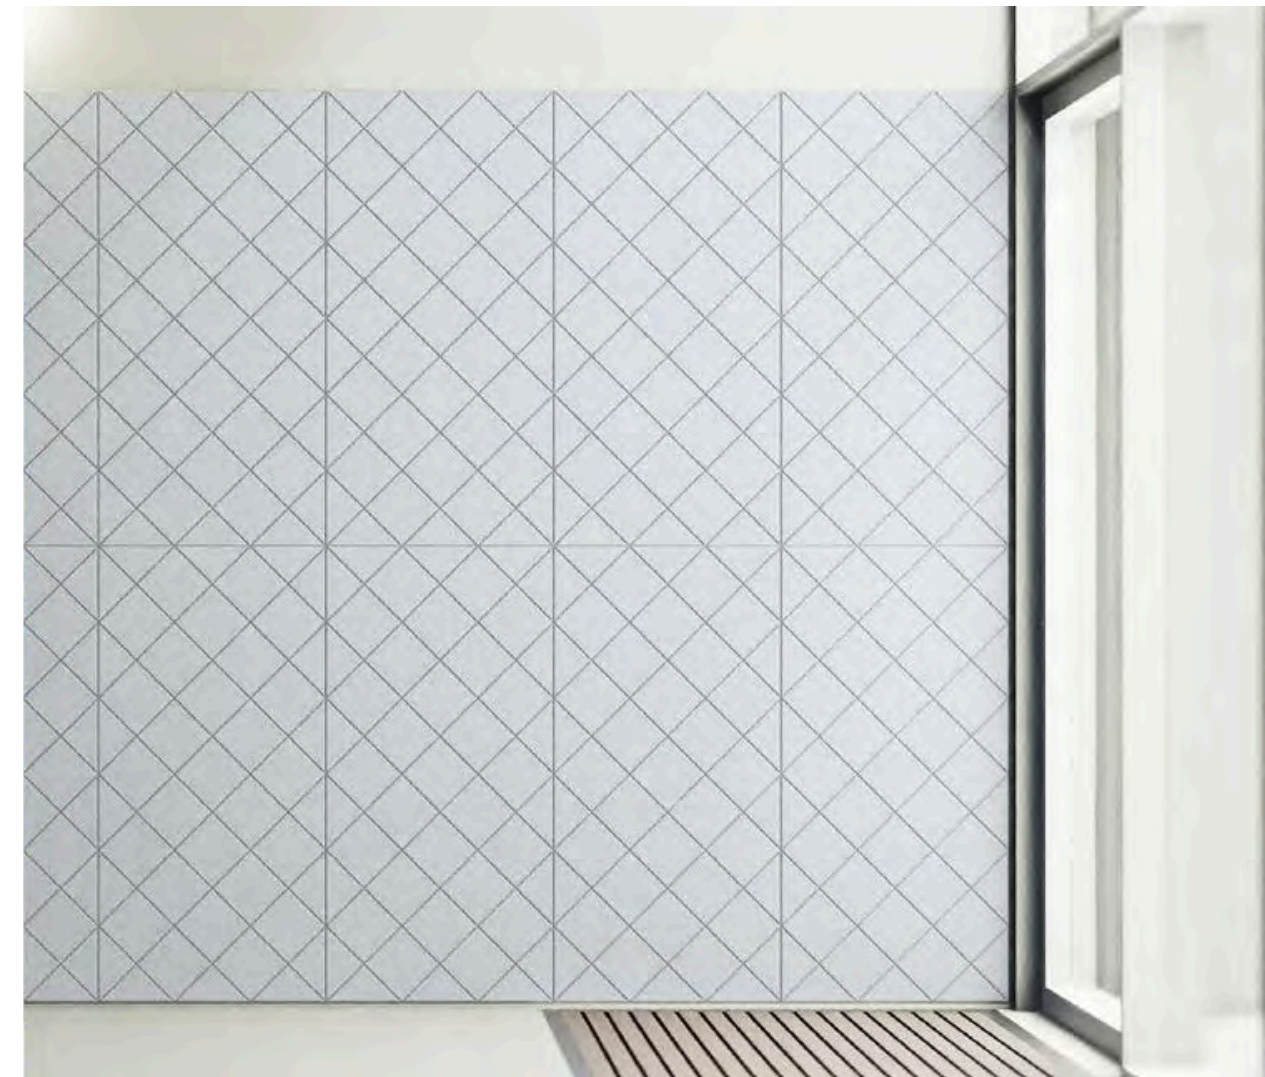

CARO M

Thickness:

9 / 12 mm

Single panel size:

600 x 600 mm

600 x 1200 mm

600 x 2400 mm

➤ Caro M/L DF-32