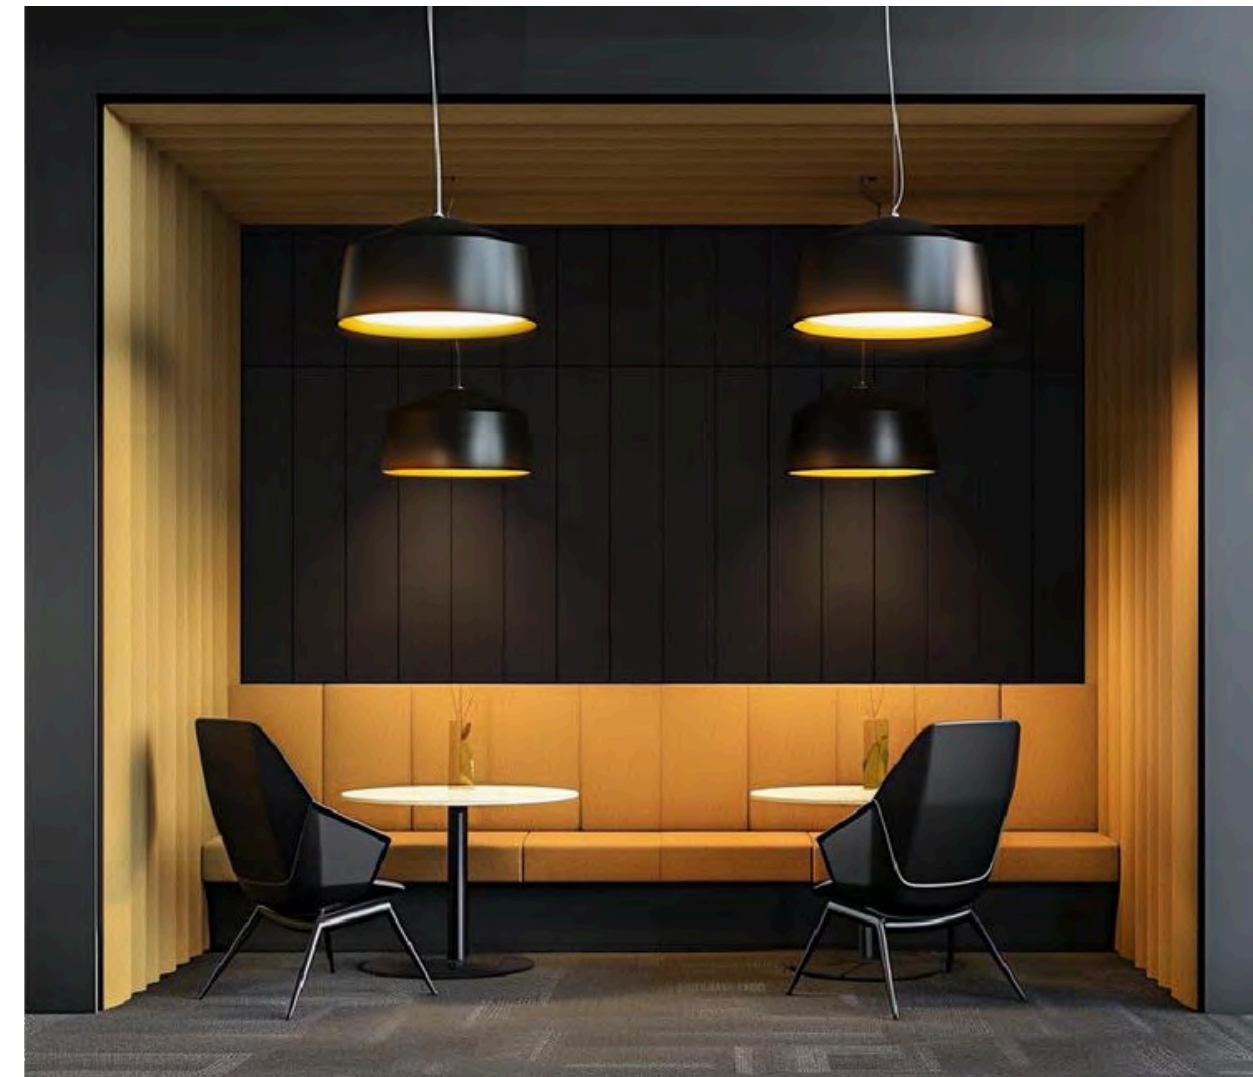

Single panel size:

600 x 600 mm

600 x 1200 mm

600 x 2400 mm

➤ Vertical S/M/L DF-53

Vertical L DF-16 ⬅

VERTICAL L

Thickness: