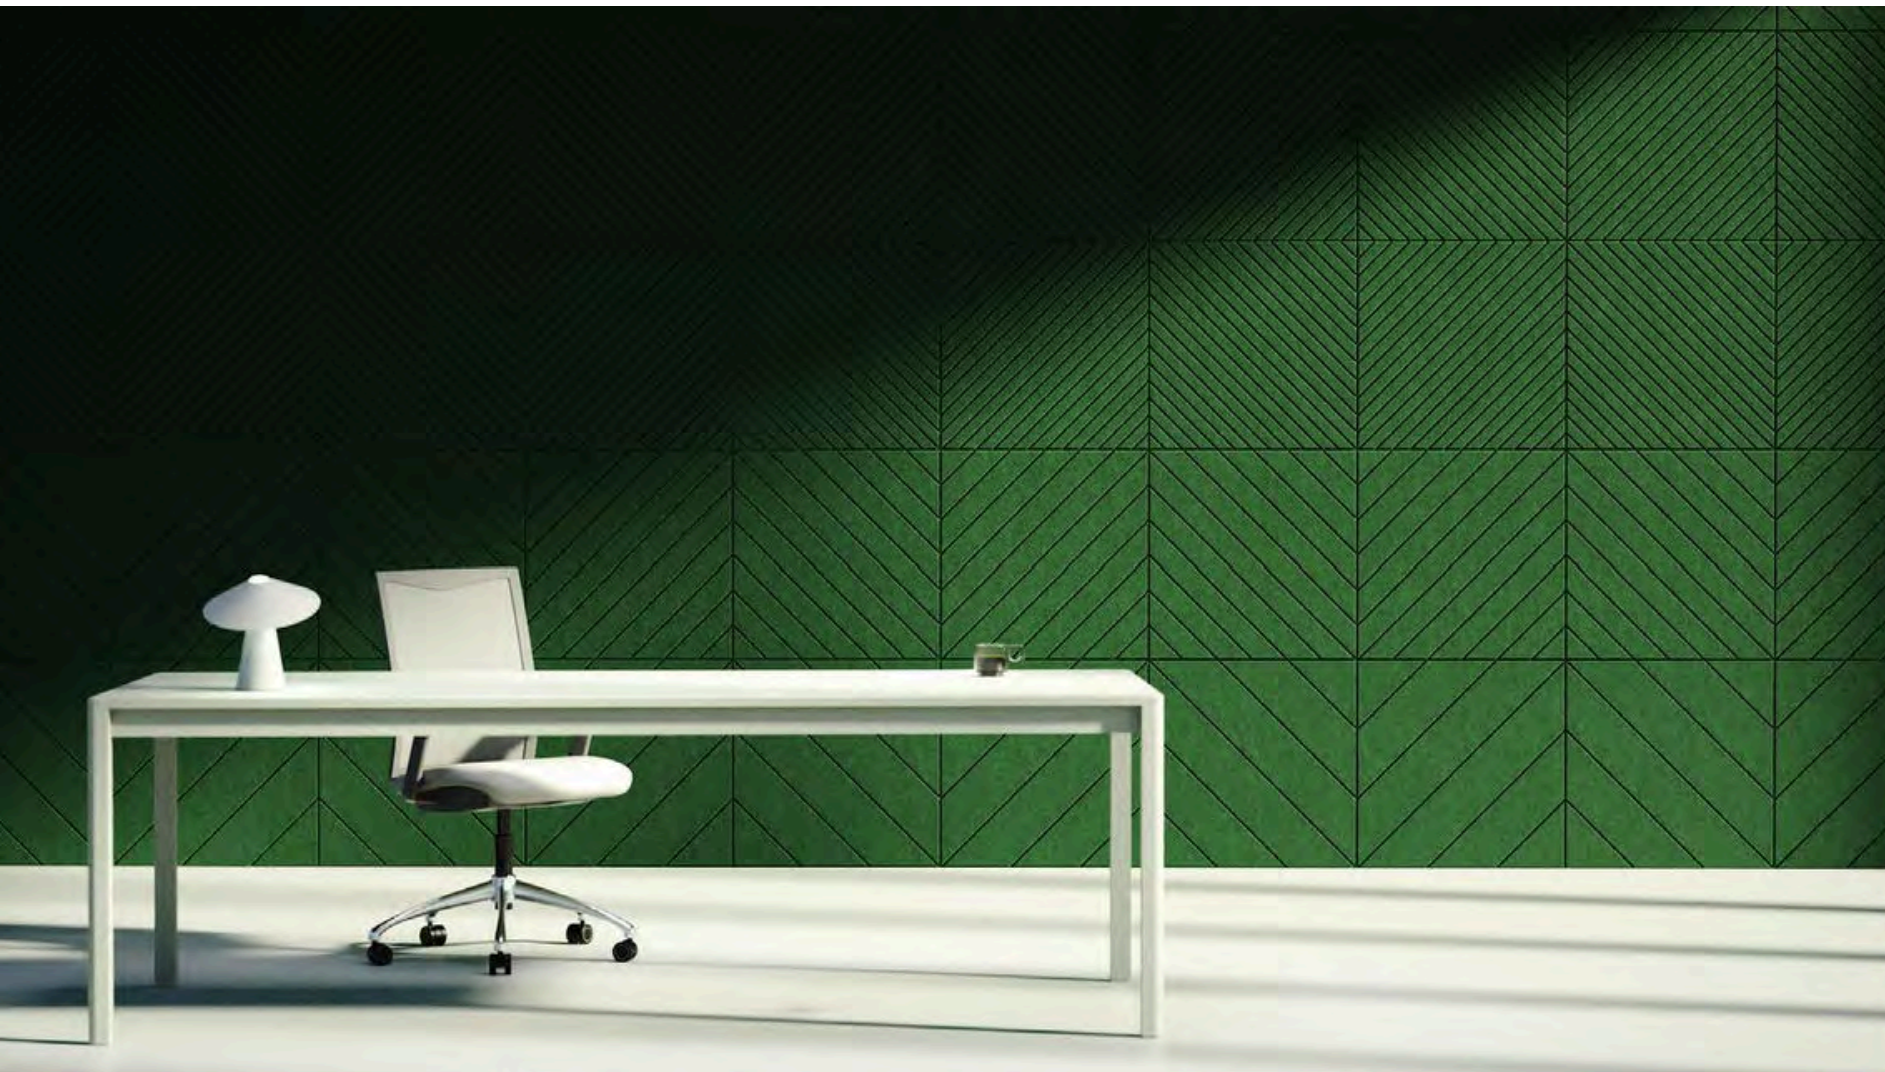

➤ Diagonal S/M/L DF-31