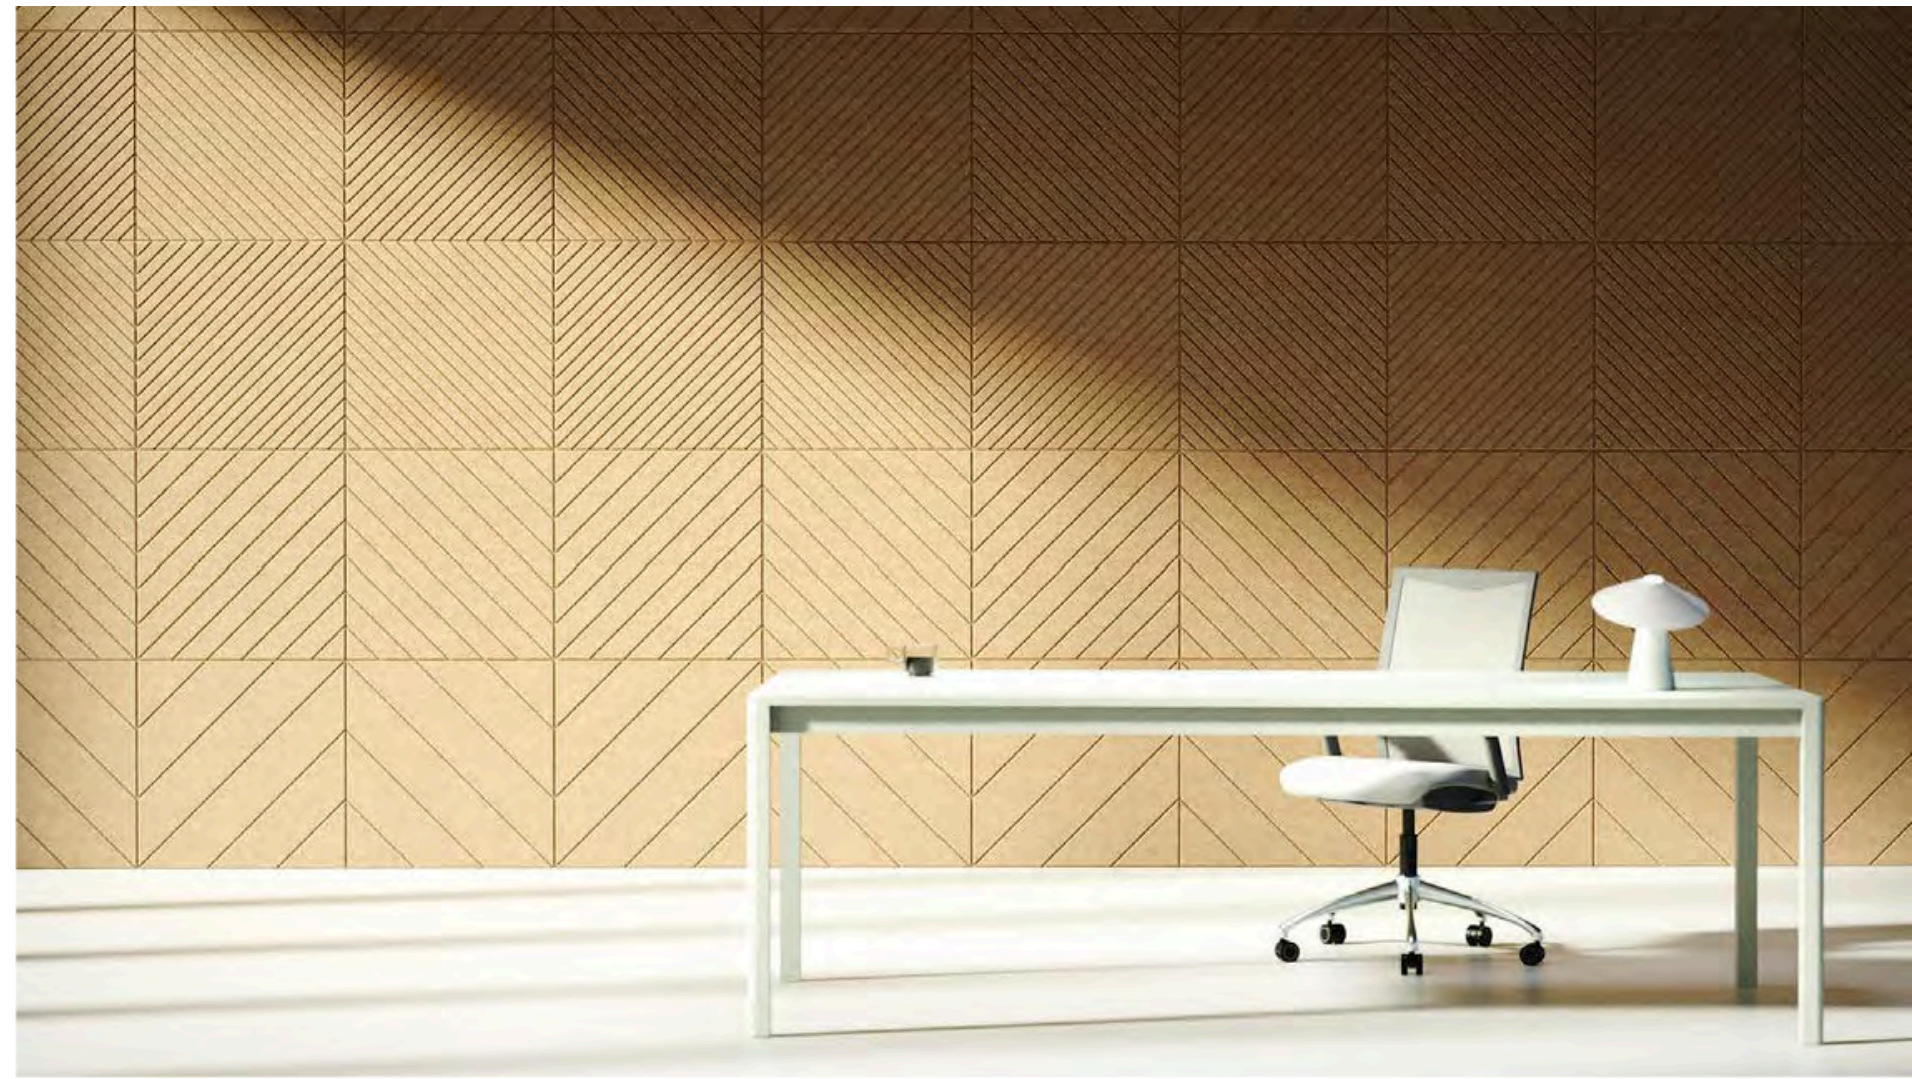

Diagonal S/M/L DF-57 ◀

DIAGONAL L

Thickness:

9 / 12 mm

Single panel size:

600 x 600 mm